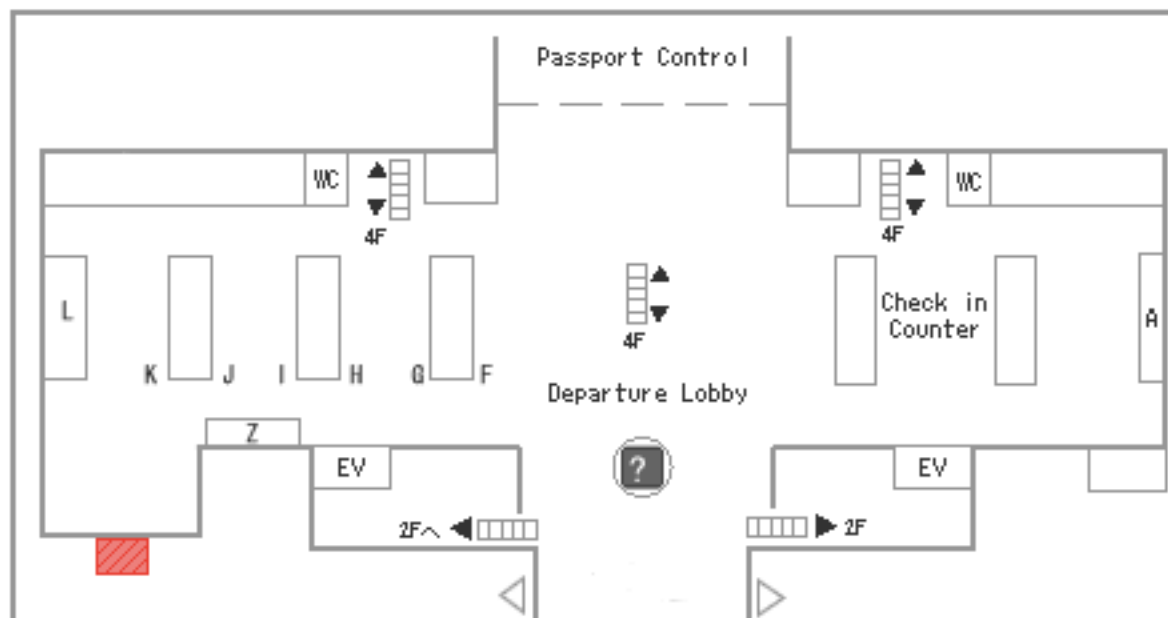

Haneda Airport International, ABC Departure counter (3F)

Business hour : 24-hour

Sign Information

Delivery Service Counter